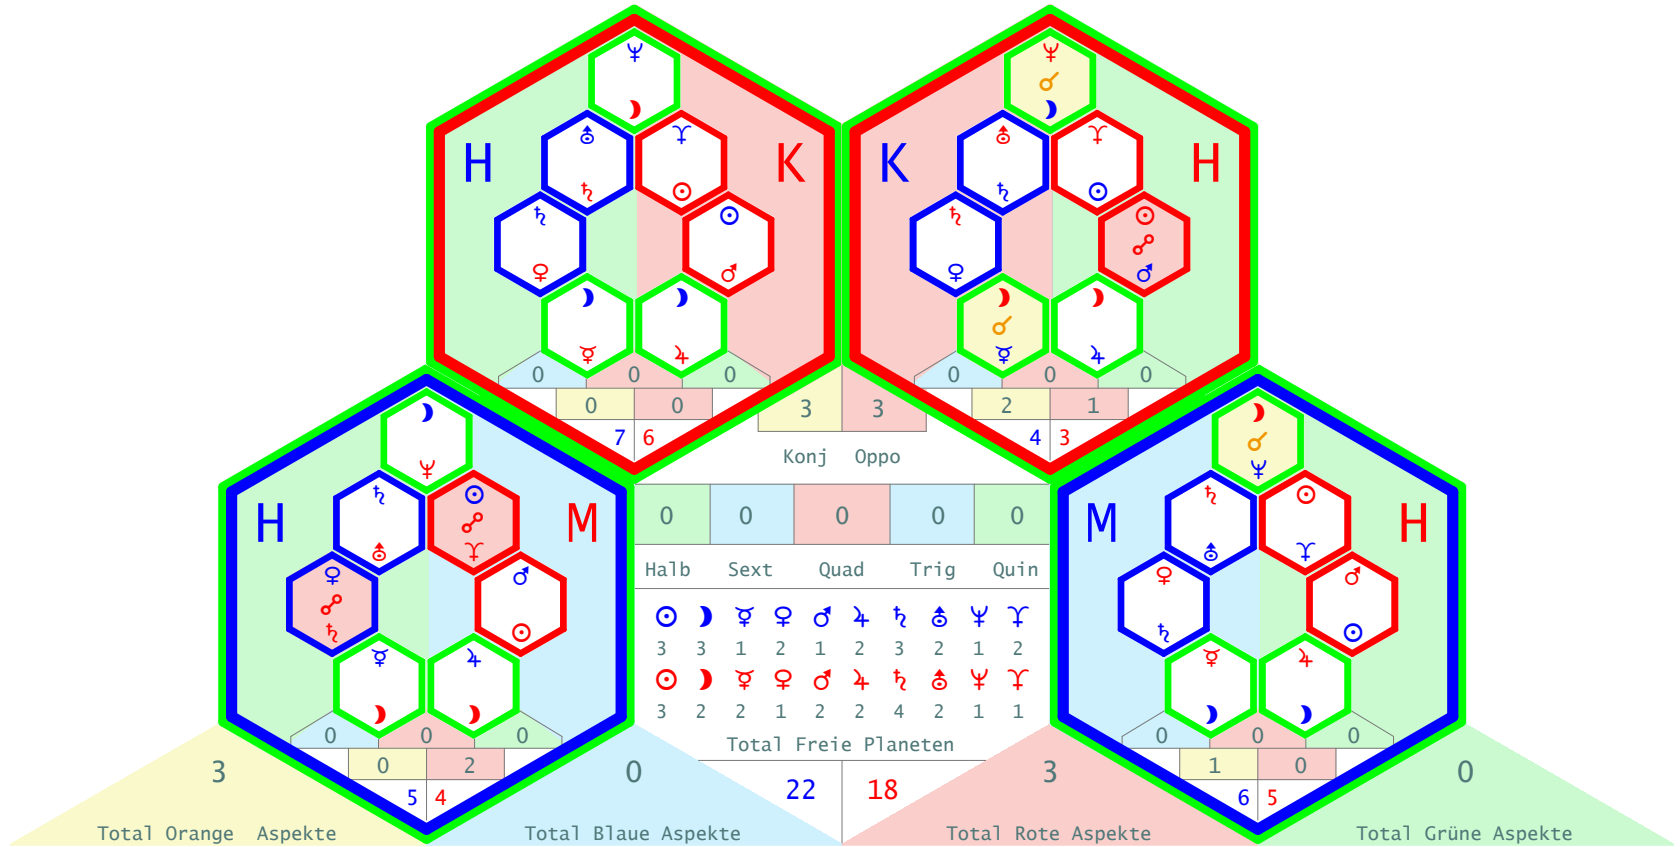

(IN)Clinton Hillary  
 26.10.1947G -LZ:20:10:00  
 N 41.51.00 / W 087.39.00  
 CHICAGO/USIL

K = Kausal  
 M = Mknoden  
 H = Häuser

K = Kausal  
 M = Mknoden  
 H = Häuser

(Ex)Clinton Bill  
 19.08.1946G -LZ:08:51:00  
 N 33.40.00 / W 093.35.00  
 HOPE/USAR